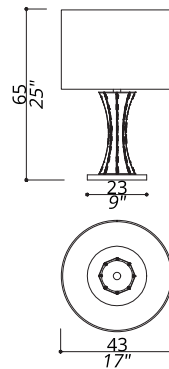

NEW FLOW COLLECTION

Table lamp

2131-GK-24

1 LIGHT TYPE E27
MAX 105W

Leather inlays.

FINISH

Structure and base in F_10 (natural brass) and F_15 (satin gold finish); black leather inlays. Metal base.

SHADE DIMENSIONS

cm. Ø 42 x H.37

SHADE FABRIC

TS_24 (gold trevira wave)

NOTES

Dimensions are expressed in centimetres, if not otherwise specified.
All products may be customized subject to prior consulting with our technical department; please send your request to info@officina-luce.it.
Officina Luce (Registered brand of ISSARCH srl) reserves the right to change or delete, at any time and without prior warning, the technical specification of any model or the model itself, depending on technical and commercial requirements.